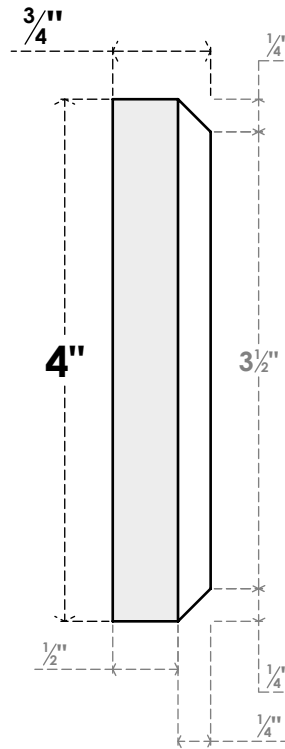

ROSP040X040X075SDG10

4"W X 4"H X 3/4"P STANDARD SEDGWICK FLOWER ROSETTE WITH BEVELED EDGE, ARCHITECTURAL GRADE PVC

FRONT

SIDE

EKENA MILLWORK
 2300 WEST MAIN ST.
 CLARKSVILLE, TX 75426
 TOLL FREE: 866-607-0453
 WWW.EKENAMILLWORK.COM

NOTES

1. INSTALLATION TO BE COMPLETED IN ACCORDANCE WITH MANUFACTURER'S SPECIFICATIONS.
2. DRAWING MAY NOT BE TO SCALE
3. THIS DRAWING IS INTENDED FOR DESIGN AND PLANNING PURPOSES ONLY.
4. ALL INFORMATION CONTAINED HEREIN WAS CURRENT AT THE TIME OF DEVELOPMENT BUT MUST BE REVIEWED AND APPROVED BY THE PRODUCT MANUFACTURER TO BE CONSIDERED ACCURATE.
5. ARCHITECTURAL GRADE PVC PRODUCTS ARE MADE FROM EXPANDED CELLULAR PVC AND COME NATURALLY WHITE BUT MAY BE PAINTED