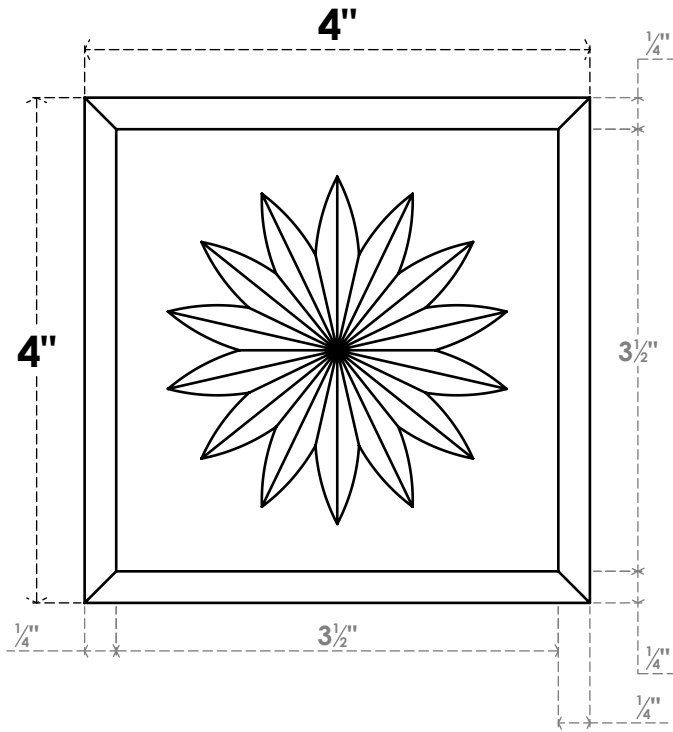

ROSP040X040X075SDG10

4"W X 4"H X 3/4"P STANDARD SEDGWICK FLOWER ROSETTE WITH BEVELED EDGE, ARCHITECTURAL GRADE PVC

FRONT

SIDE

EKENA MILLWORK
 2300 WEST MAIN ST.
 CLARKSVILLE, TX 75426
 TOLL FREE: 866-607-0453
 WWW.EKENAMILLWORK.COM